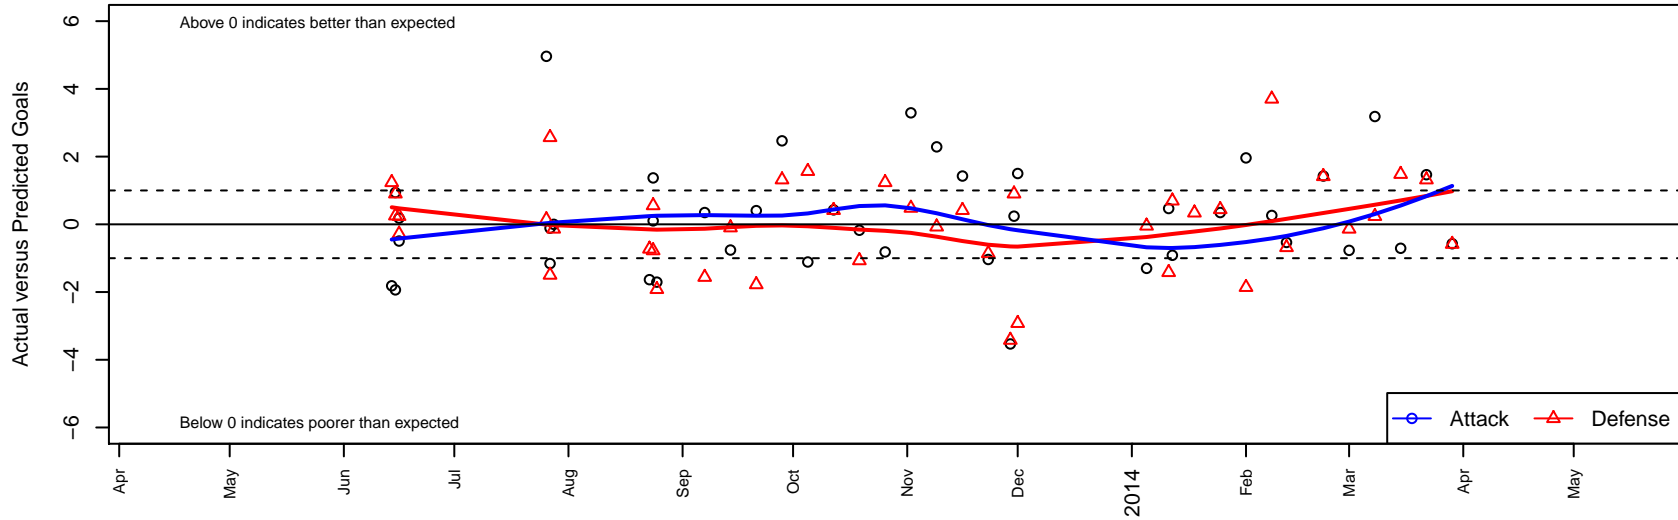

FC Edmonds Fury B00

FC Edmonds
 Edmonds, WA
 B00 total strength=948
 attack=2.03 defense=1.38
 fall league = NPSL B13D1, NPSL Spr B13D1
 alt names used:
 FC Edmonds Fury B00
 FC Edmonds Fury
 FC Edmonds Fury BU13

Venues played:
 Shoreline Classic BU13
 Crossfire Select Cup BU13 Gold
 Xtreme Cup BU13
 NPSL B13D1
 Cranberry Cup U13
 Founders Cup B00
 NPSL Spr B13D1

FC Edmonds Fury B00
 Dots are actual minus expected GF (blue circles) and GA (red triangles).
 Blue line is smoothed change in attack strength. Red is smoothed change in defense strength.